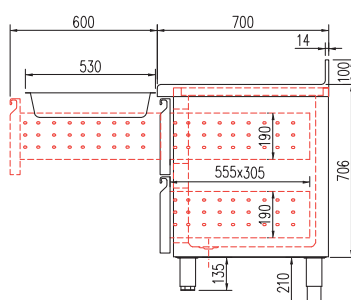

- AISI-304 stainless steel exterior, rear side in galvanized panel
- AISI-304 stainless steel interior, rounded corners and stamped bottom
- Doors with self closing system, blocked opening, magnetic gasket and possibility of changing the opening sense
- TGRV: double glazed door + LEDs lighting
- Worktop, with 100 mm sanitary upstand
- GN 1/1 shelves made of plasticized steel wire, height adjustable with stainless steel slides
- Stainless steel adjustable legs, 135 to 210 mm
- Removable and fan assisted condenser unit
- Fan assisted evaporator, with epoxi anticorrosion coating.
- Automatic evaporation of defrost water
- 40 Kg/m³ density polyurethane insulation, zero ODP and GWP
- Digital temperature control, optimized defrost, high-temperature condensation alarm. Efficient management of energy consumption
- Operating temperature: TGR 40°C ambient
  TGC / TGRV 32°C ambient

OPCIONES	OPTIONS
parrilla adicional	extra shelf
set adicional guías GN 1/1	GN 1/1 slides extra set
parrilla adicional GN 1/1	GN 1/1 extra shelf
cambio R290 por R134a (+)	R290 to R134a (+)
cambio R290 por R452A (-)	R290 to R452A (-)
set 4 ruedas	4 castors set
set 6 ruedas	6 castors set
encimera sin peto	no upstand worktop
230v 60Hz / 115v 60Hz	230v 60Hz / 115v 60Hz