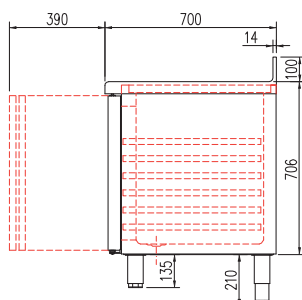

- AISI-304 stainless steel exterior, rear side in galvanized panel
- AISI-304 stainless steel interior, rounded corners and stamped bottom
- Doors with self closing system, blocked opening, magnetic gasket and possibility of changing the opening sense
- TGRV: double glazed door + LEDs lighting
- Worktop, with 100 mm sanitary upstand
- GN 1/1 shelves made of plasticized steel wire, height adjustable with stainless steel slides
- Stainless steel adjustable legs, 135 to 210 mm
- Removable and fan assisted condenser unit
- Fan assisted evaporator, with epoxi anticorrosion coating.
- Automatic evaporation of defrost water
- 40 Kg/m³ density polyurethane insulation, zero ODP and GWP
- Digital temperature control, optimized defrost, high-temperature condensation alarm. Efficient management of energy consumption
- Operating temperature: TGR 40°C ambient
  TGC / TGRV 32°C ambient

OPCIONES	OPTIONS
parrilla adicional	extra shelf
set adicional guías GN 1/1	GN 1/1 slides extra set
parrilla adicional GN 1/1	GN 1/1 extra shelf
cambio R290 por R134a (+)	R290 to R134a (+)
cambio R290 por R452A (-)	R290 to R452A (-)
set 4 ruedas	4 castors set
set 6 ruedas	6 castors set
encimera sin peto	no upstand worktop
230v 60Hz / 115v 60Hz	230v 60Hz / 115v 60Hz